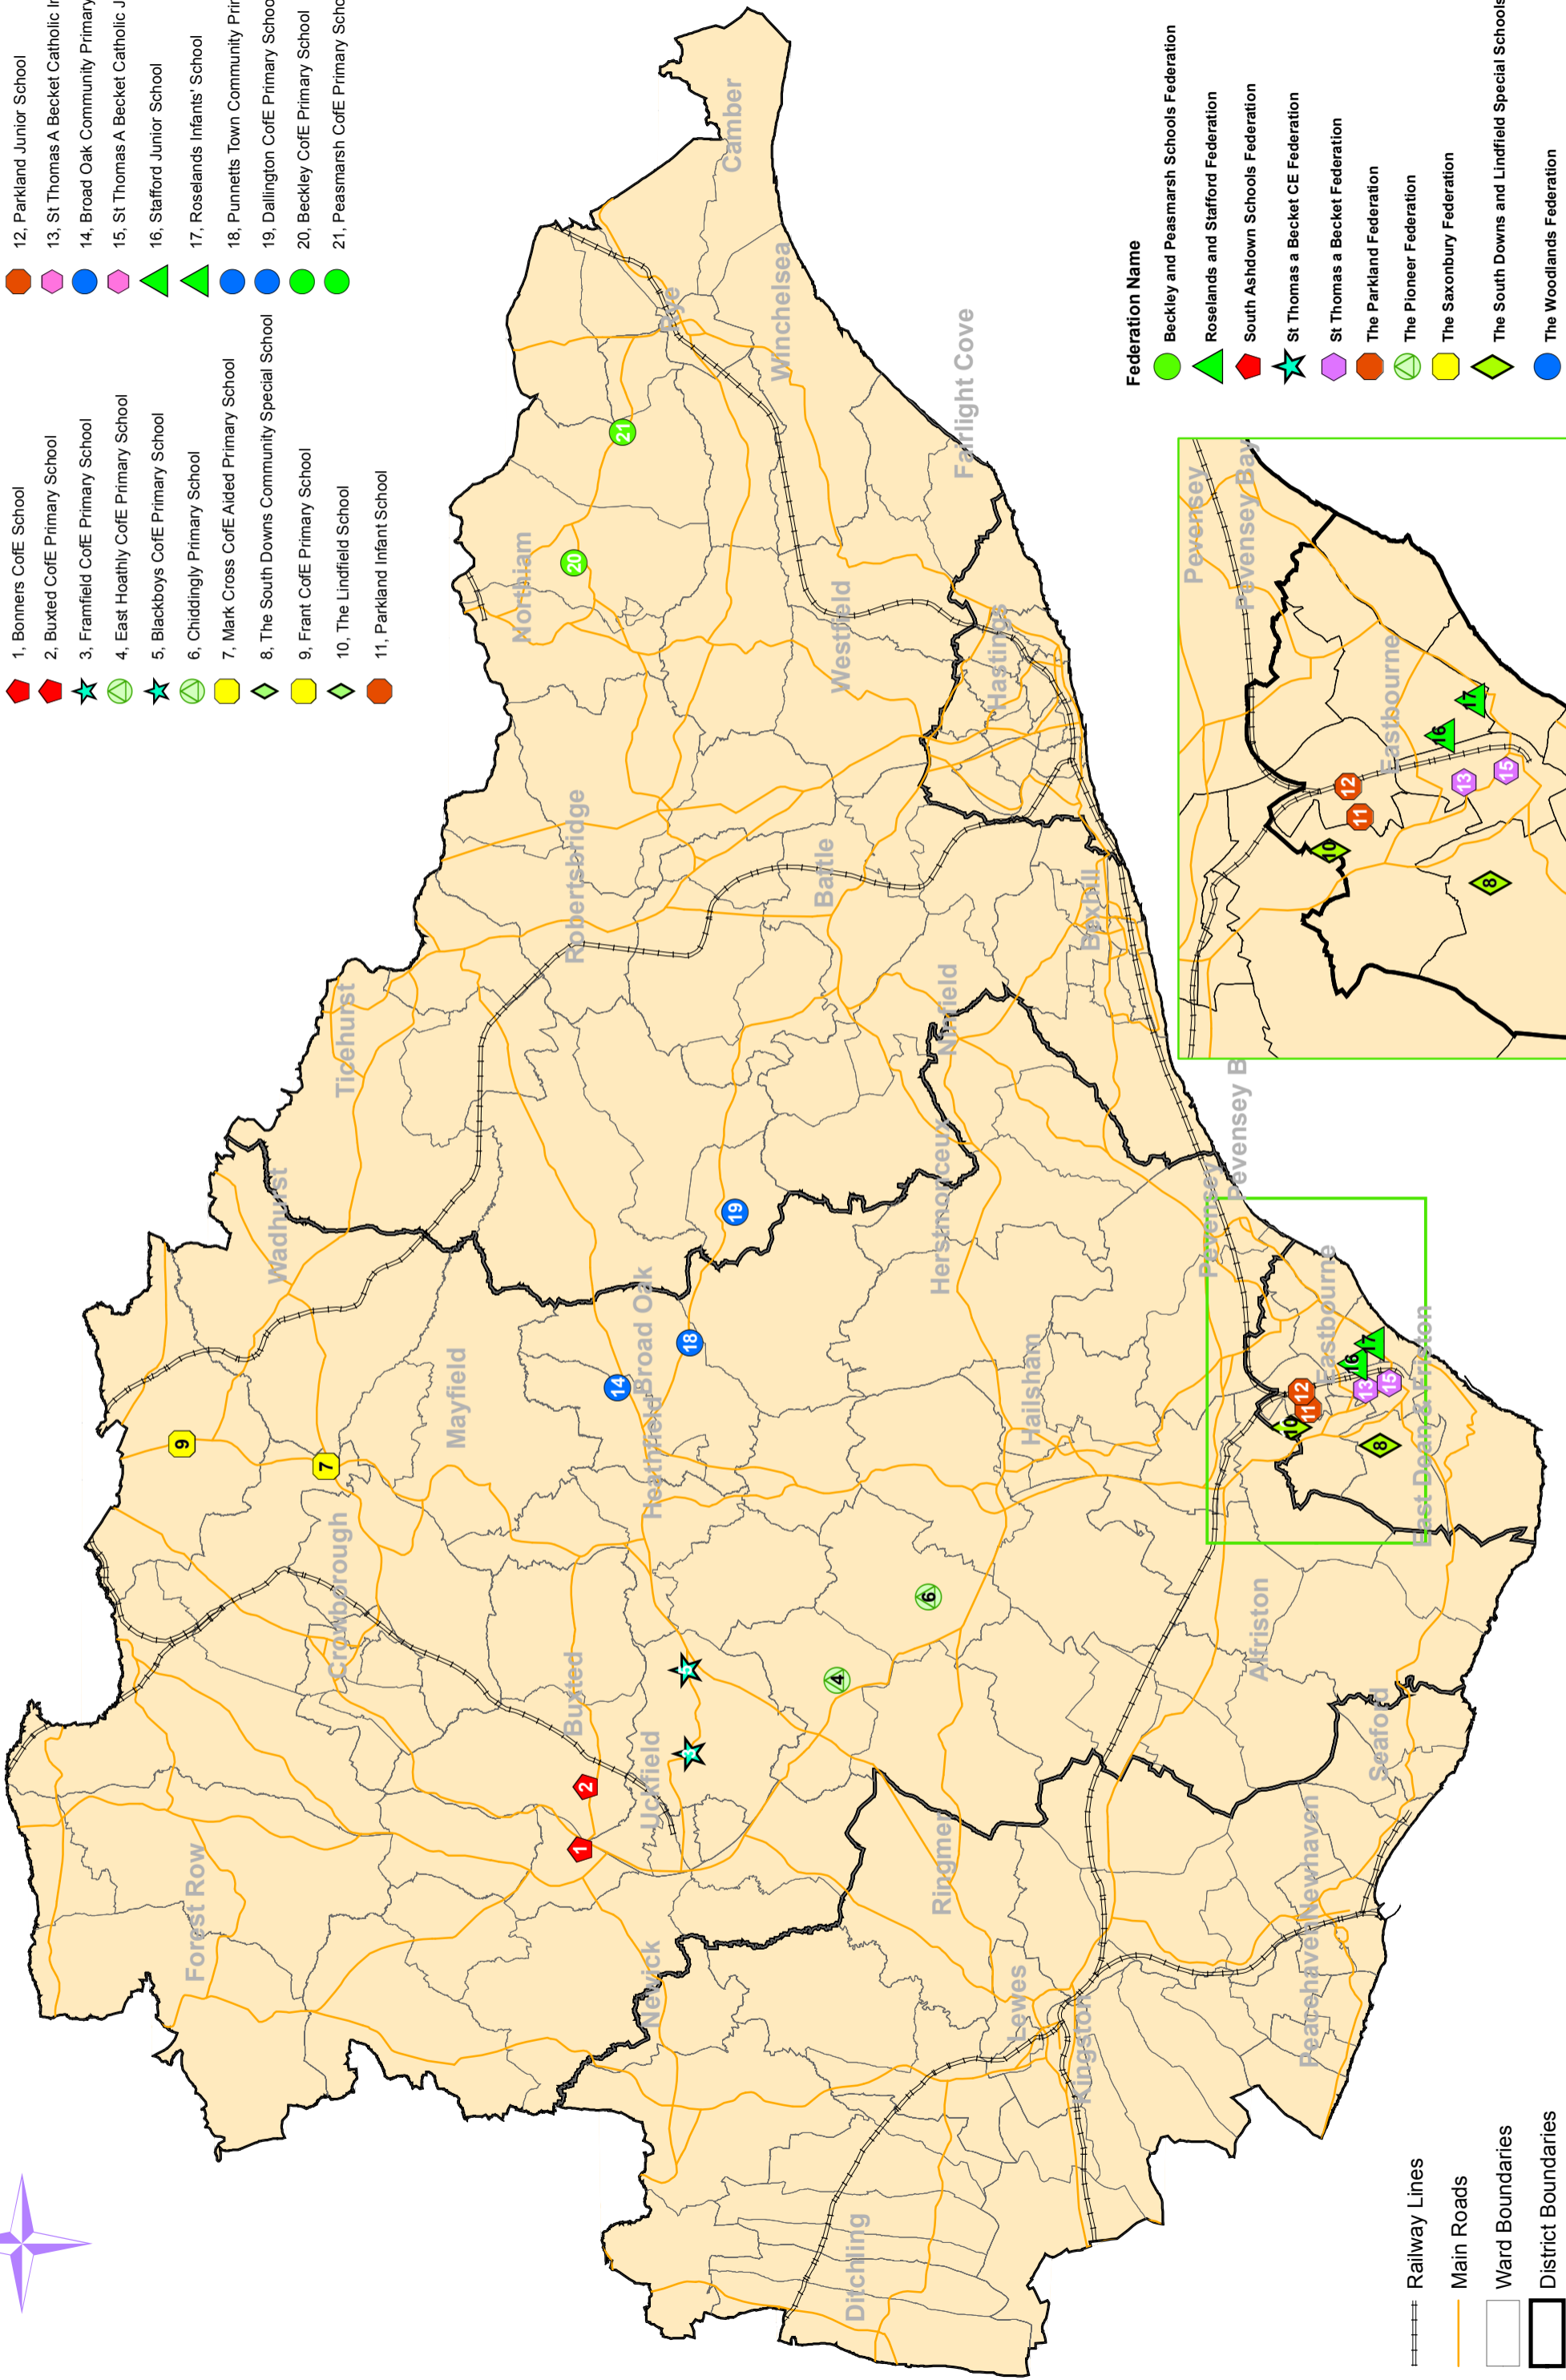

East Sussex Federations 2015/16

- School Name**
- | | |
|---|---|
| 1, Bonners CofE School | 12, Parkland Junior School |
| 2, Buxted CofE Primary School | 13, St Thomas A Becket Catholic Infant School |
| 3, Framfield CofE Primary School | 14, Broad Oak Community Primary School |
| 4, East Hoathly CofE Primary School | 15, St Thomas A Becket Catholic Junior School |
| 5, Blackboys CofE Primary School | 16, Stafford Junior School |
| 6, Chiddingly Primary School | 17, Roselands Infants' School |
| 7, Mark Cross CofE Aided Primary School | 18, Punnetts Town Community Primary School |
| 8, The South Downs Community Special School | 19, Dallington CofE Primary School |
| 9, Frant CofE Primary School | 20, Beckley CofE Primary School |
| 10, The Lindfield School | 21, Peasmarsh CofE Primary School |
| 11, Parkland Infant School | |

- Federation Name**
- | |
|--|
| Beckley and Peasmarsh Schools Federation |
| Roselands and Stafford Federation |
| South Ashdown Schools Federation |
| St Thomas a Becket CE Federation |
| St Thomas a Becket Federation |
| The Parkland Federation |
| The Pioneer Federation |
| The Saxonbury Federation |
| The South Downs and Lindfield Special Schools Federation |
| The Woodlands Federation |

- Railway Lines
- Main Roads
- Ward Boundaries
- District Boundaries